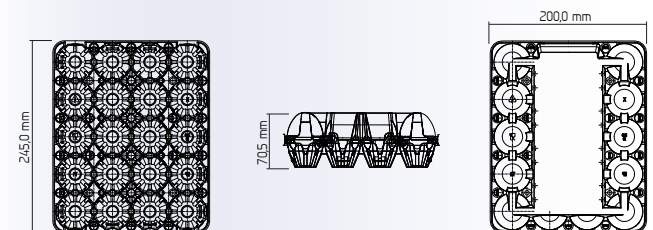

Storage

Pallet Dimensions	1220 x 800 x 2590 mm
Storage Time (maximum)	1 year
Storage Temperature (recommended)	from 0°C to + 40°C
Storage Condition	Do not expose to sunlight!

Packing Station Setup

SANOVO	ID = EP0007	Code OWN-037
MOBA (ONLY BASE)	ID = EP2001	L G J I1 I2 jaw
		10 10 25 15 35 818

Automatic lid application and closure system available

Dimensions (Indicative)

Ing. Erik Hevesi
Commercial & Supply Chain director

EP EUROPACK
Europack a.s., Veľkobláhovská cesta 680
929 01 Dunajská Streda, SLOVAKIA
Tel.: + 4 2 1 / 3 1 / 5 5 7 7 2 6 1
sales@europack.sk / www.europack.sk