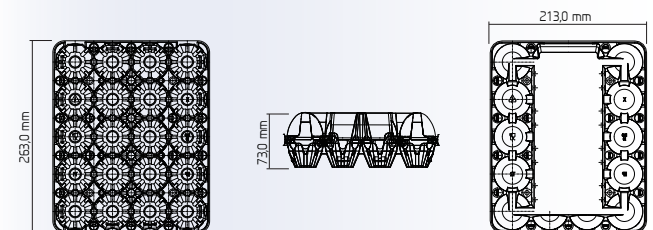

Dimensions (Indicative)

Ing. Erik Hevesi
Commercial & Supply Chain director

EP EUROPACK
Europack a.s., Veľkobláhovská cesta 680
929 01 Dunajská Streda, SLOVAKIA
Tel.: + 4 2 1 / 3 1 / 5 5 7 7 2 6 1
sales@europack.sk / www.europack.sk