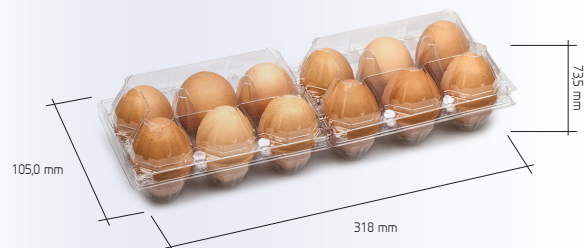

Dimensions (Indicative)

Ing. Erik Hevesi
Commercial & Supply Chain director

EP EUROPACK
Europack a.s., Veľkobláhovská cesta 680
929 01 Dunajská Streda, SLOVAKIA
Tel.: + 4 2 1 / 3 1 / 5 5 7 7 2 6 1
sales@europack.sk / www.europack.sk