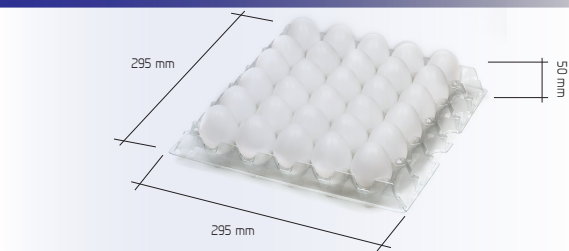

Dimensions (Indicative)

Ing. Erik Hevesi
Commercial & Supply Chain director

EP EUROPACK
Europack a.s., Veľkobláhovská cesta 680
929 01 Dunajská Streda, SLOVAKIA
Tel.: + 4 2 1 / 3 1 / 5 5 7 7 2 6 1
sales@europack.sk / www.europack.sk