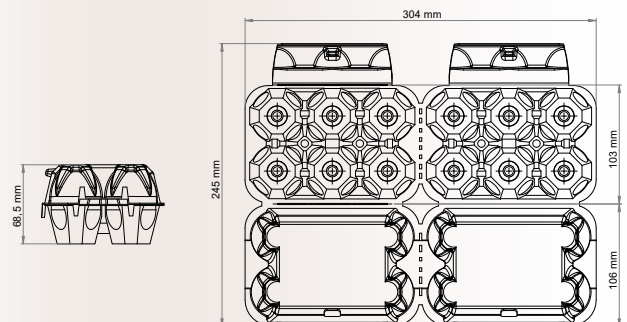

Decoration

Label	yes
Inlid print	yes (1 colour)

Storage

Pallet Dimensions	1220 x 800 x 2600 mm
Storage Time (maximum)	1 year
Relative Humidity	45-65%
Storage Condition	Do not expose to outdoor weather conditions!

Transport

	Bundle	Pieces
Truck (32 pallet)	1 280	89 600
Pallet	40	2 800
40 HC Container (27 pallet)		68 040
C45 Container (32 pallet)	1 280	89 600

Delivery

Dimensions of Bundle / (LxWxH)	800 x 245 x 304 mm
Net Weight	3,50 kg
Volume of Bundle / Pieces in Bundle	0,06 m ³ / 70

Packing Station Setup

SANOVO	ID = EP0020						
MOBA	ID = EP2607	L	G	J	I1	I2	JAW
Lowered transport string: NO		11	26	6	17	41	114
SIME-TEK		A	B	C	D		
		305	8	85	140		

Dimensions (Indicative)

The mark of responsible forestry
FSC® C202027