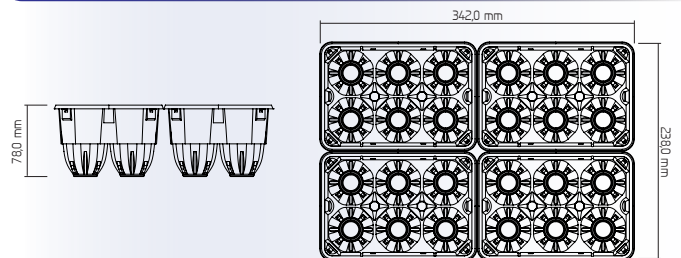

Dimensions (Indicative)

Ing. Erik Hevesi
Commercial & Supply Chain director

EP EUROPACK
Europack a.s., Veľkobláhovská cesta 680
929 01 Dunajská Streda, SLOVAKIA
Tel.: + 4 2 1 / 3 1 / 5 5 7 7 2 6 1
sales@europack.sk / www.europack.sk