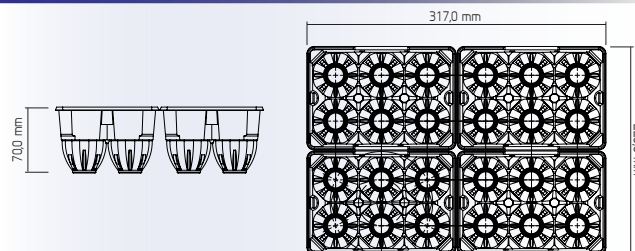

Dimensions (Indicative)

Ing. Ladislav Fazekas
vice-chairman

EP EUROPACK

Europack a.s., Veľkobláhovská cesta 680
929 01 Dunajská Streda, SLOVAKIA
Tel.: + 4 2 1 / 3 1 / 5 5 7 7 2 6 1
sales@europack.sk / www.europack.sk

Certified according to BRCGS
Packaging material - Issue 6