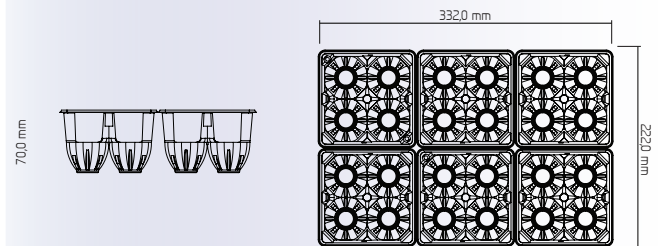

Dimensions (Indicative)

Lg
Ing. Ladislav Fazekas
vice-chairman

EP EUROPACK
Europack a.s., Veľkobláhovská cesta 680
929 01 Dunajská Streda, SLOVAKIA
Tel.: + 4 2 1 / 3 1 / 5 5 7 7 2 6 1
sales@europack.sk / www.europack.sk

Certified according to BRCGS
Packaging material - Issue 6